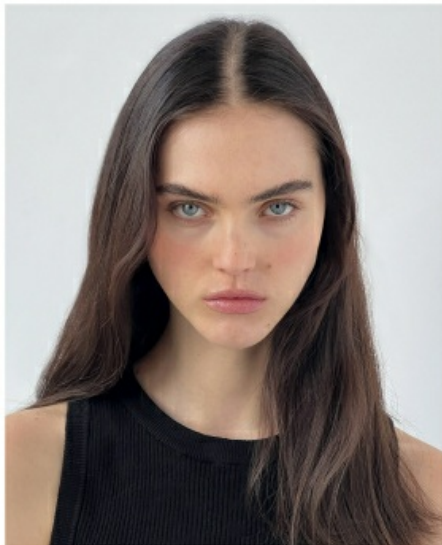

# GRACE CAMERON

5'11.5" B31 W24 H34 Shoe 10 Hair BROWN Eyes BLUE

THE  
LIONS